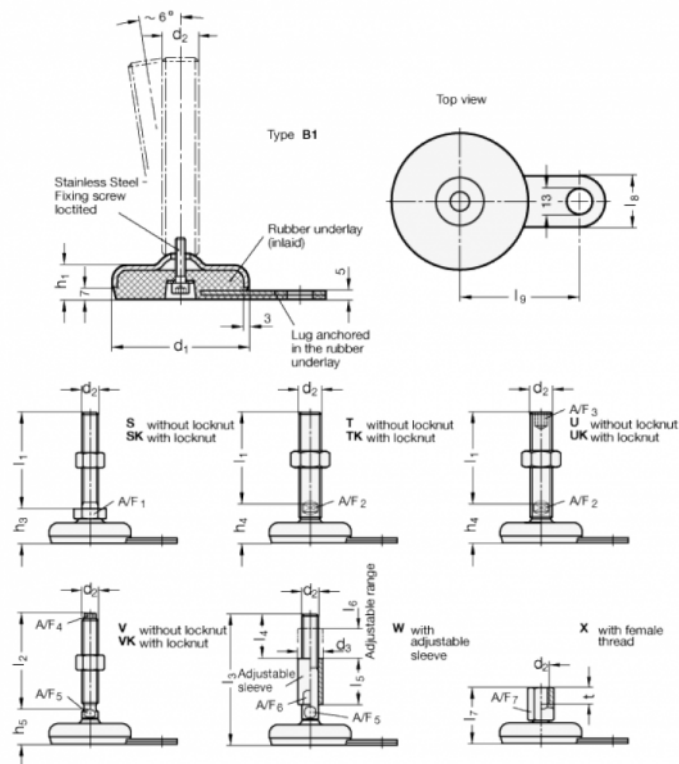

Article number: 2033100M20100B1UK

Description: E+G levelling foot
GN 33-100-M20-100-B1-UK, Stainless steel

Note: UK With nut, Hexagon socket at the top, Wrench flat at the bottom

Measures

A/F2 = 15	I9 = 80
A/F3 = 10	
d1 = 100	
d2 = M20	
h1 = 18	
h3 = 36	
I1 = 100	
I8 = 30	